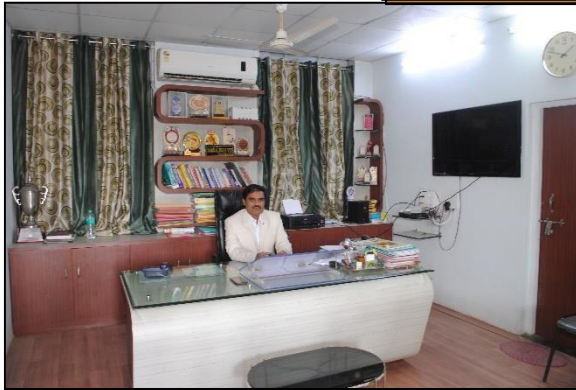

Principal Cabin & Office